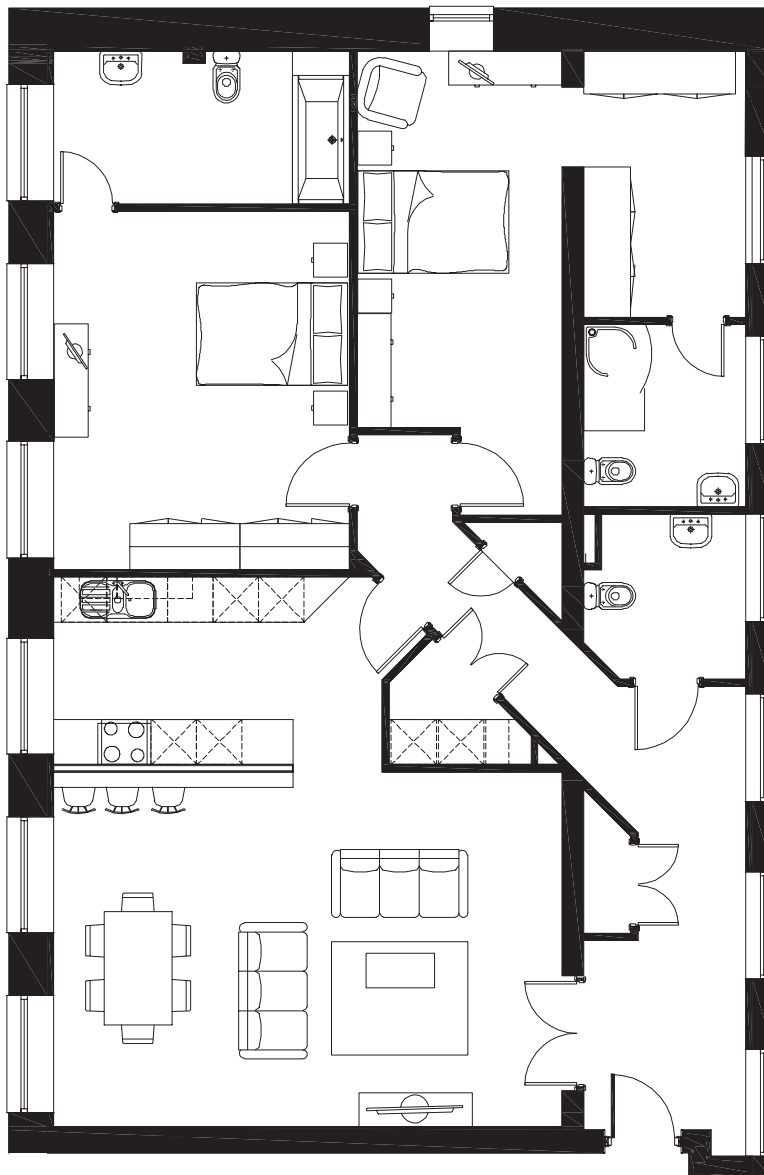

Room Schedule

Living / Kitchen / Dining

Bedroom 1

Bedroom 2

Size

6.717m x 7.280m (Max)
22'0" x 23'11" (Max)

3.910m x 4.739m (Max)
12'10" x 15'7" (Max)

5.136m x 6.136m (Max)
16'10" x 20'2" (Max)

For further information regarding this apartment please email enquiries@derwent-house.com or telephone 01282 772 255

The dimensions shown on the floor plans of our apartments are approximate: each apartment is built individually and so the precise measurements may vary from that shown although every endeavour is made to make the dimensions as accurate as possible. We give maximum dimensions that include fitted wardrobes, sloping ceilings, bay windows and any other features.